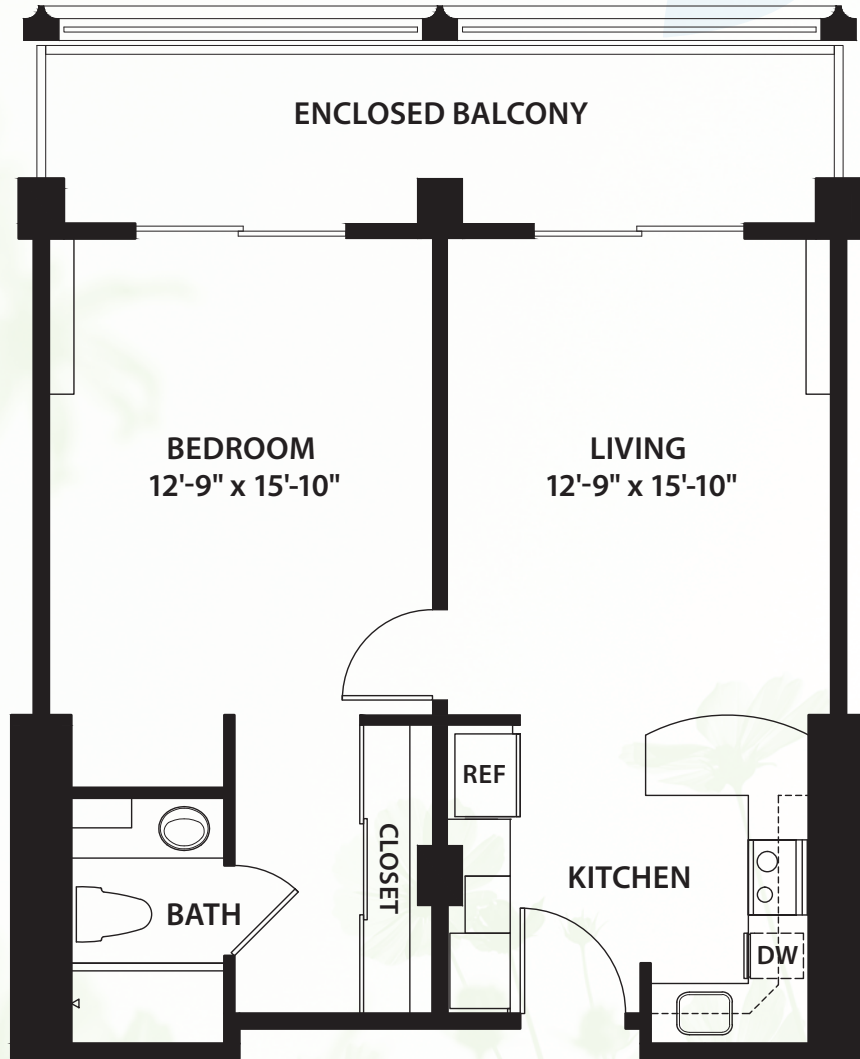

CLUB TOWER

One Bedroom A

ONE BEDROOM / ONE BATHROOM / 660 SQ.FT.

* Size and dimensions may vary

 **Canterbury Court**
Where lives blossom

3750 Peachtree Road, N.E., Atlanta, GA 30319 | 404-365-3163 | CanterburyCourt.org