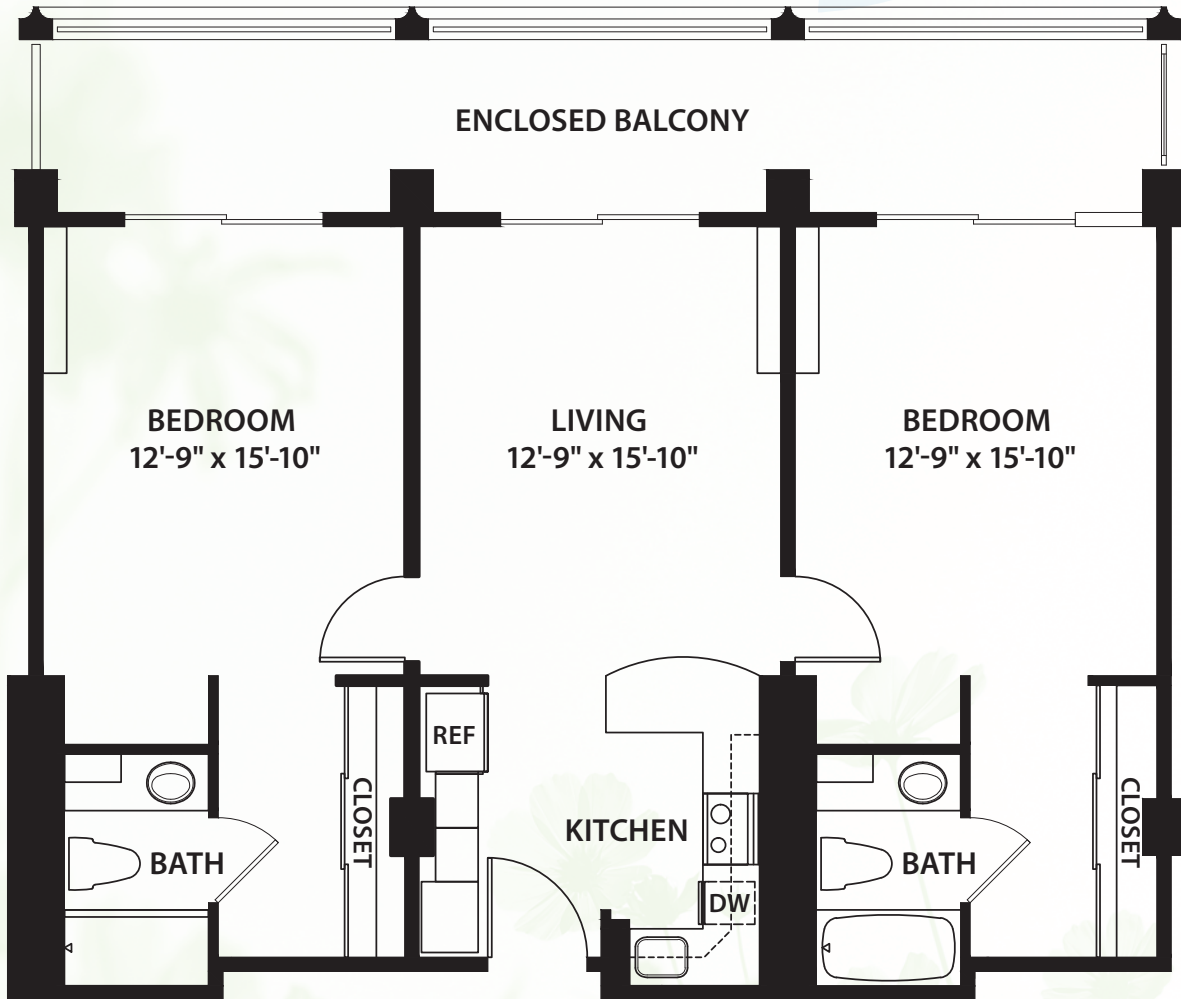

CLUB TOWER

# Two Bedroom A

TWO BEDROOM / TWO BATHROOM / 1,000 SQ.FT.

\* Size and dimensions may vary

 **Canterbury Court**  
*Where lives blossom*

3750 Peachtree Road, N.E., Atlanta, GA 30319 | 404-365-3163 | [CanterburyCourt.org](http://CanterburyCourt.org)