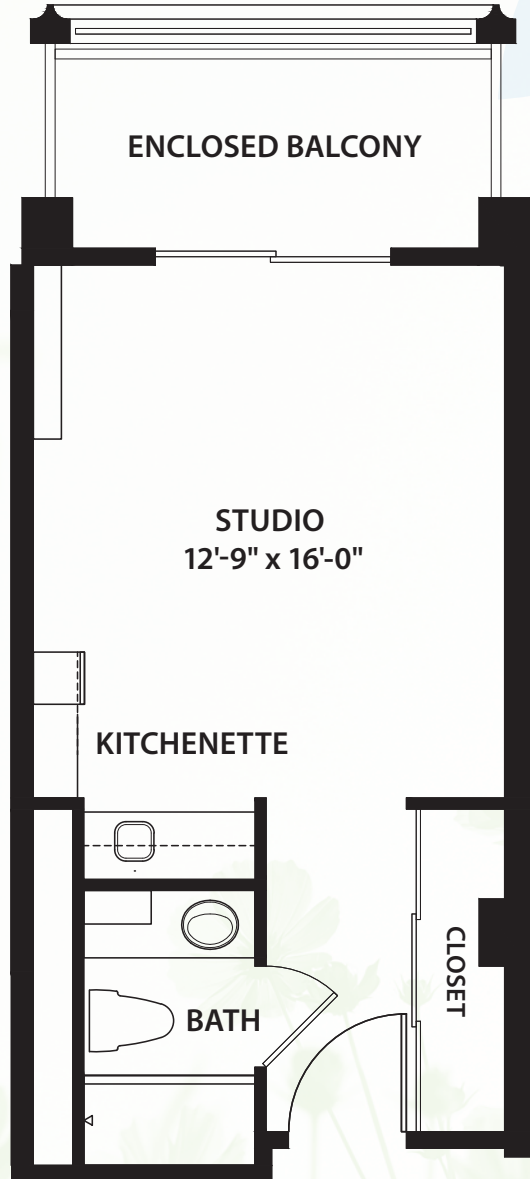

CLUB TOWER

Studio

STUDIO / ONE BATHROOM / 355 SQ.FT.

* Size and dimensions may vary

 **Canterbury Court**
Where lives blossom

3750 Peachtree Road, N.E., Atlanta, GA 30319 | 404-365-3163 | CanterburyCourt.org