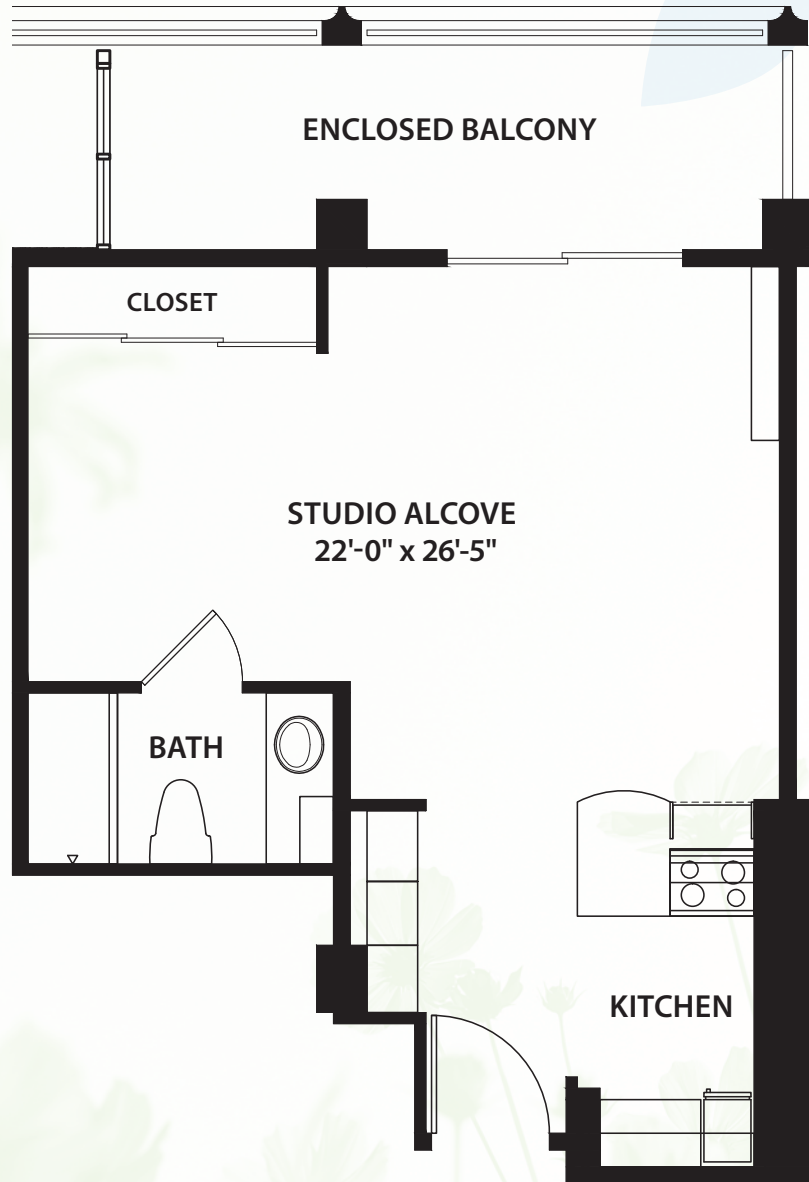

CLUB TOWER

# Studio Alcove

STUDIO / ONE BATHROOM / 500 SQ.FT.

\* Size and dimensions may vary

 **Canterbury Court**  
*Where lives blossom*

3750 Peachtree Road, N.E., Atlanta, GA 30319 | 404-365-3163 | [CanterburyCourt.org](http://CanterburyCourt.org)