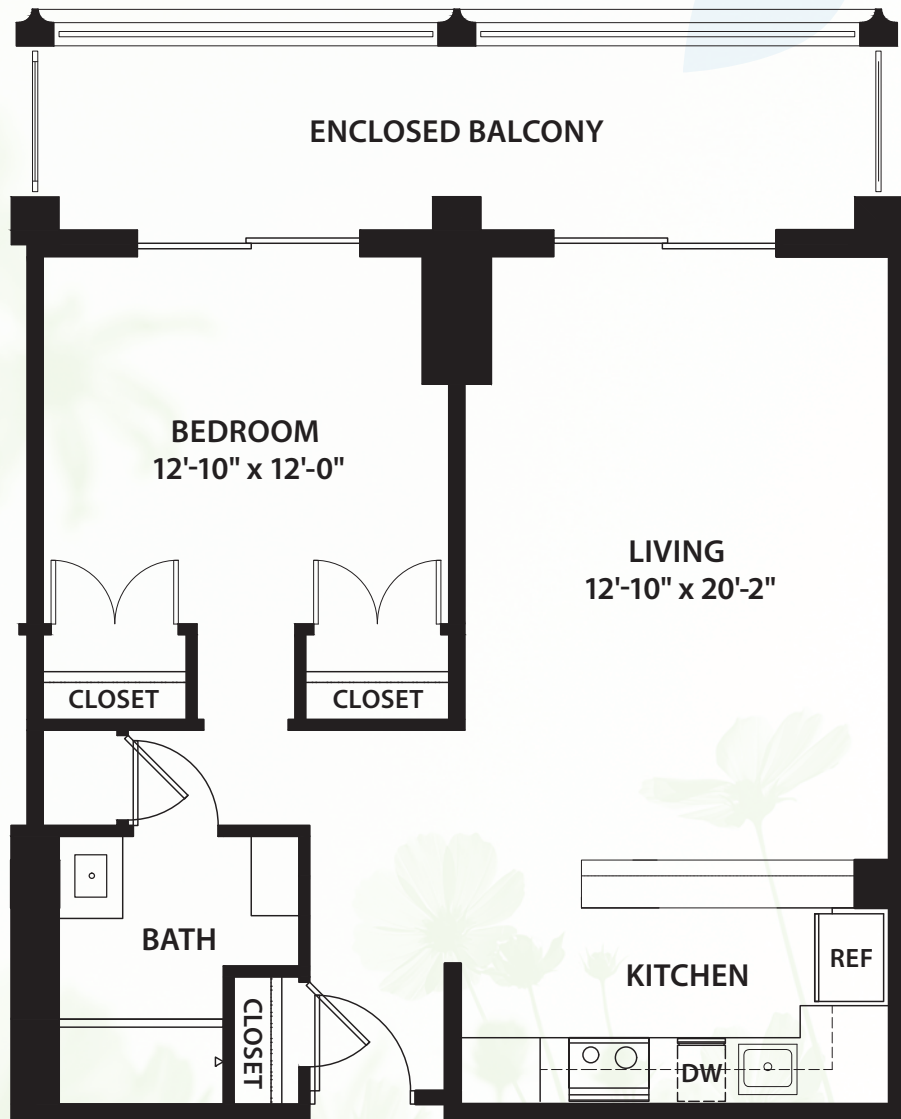

PEACHTREE TOWER

# One Bedroom E

ONE BEDROOM / ONE BATHROOM / 725 SQ.FT.

\* Size and dimensions may vary

 **Canterbury Court**  
*Where lives blossom*

3750 Peachtree Road, N.E., Atlanta, GA 30319 | 404-365-3163 | [CanterburyCourt.org](http://CanterburyCourt.org)