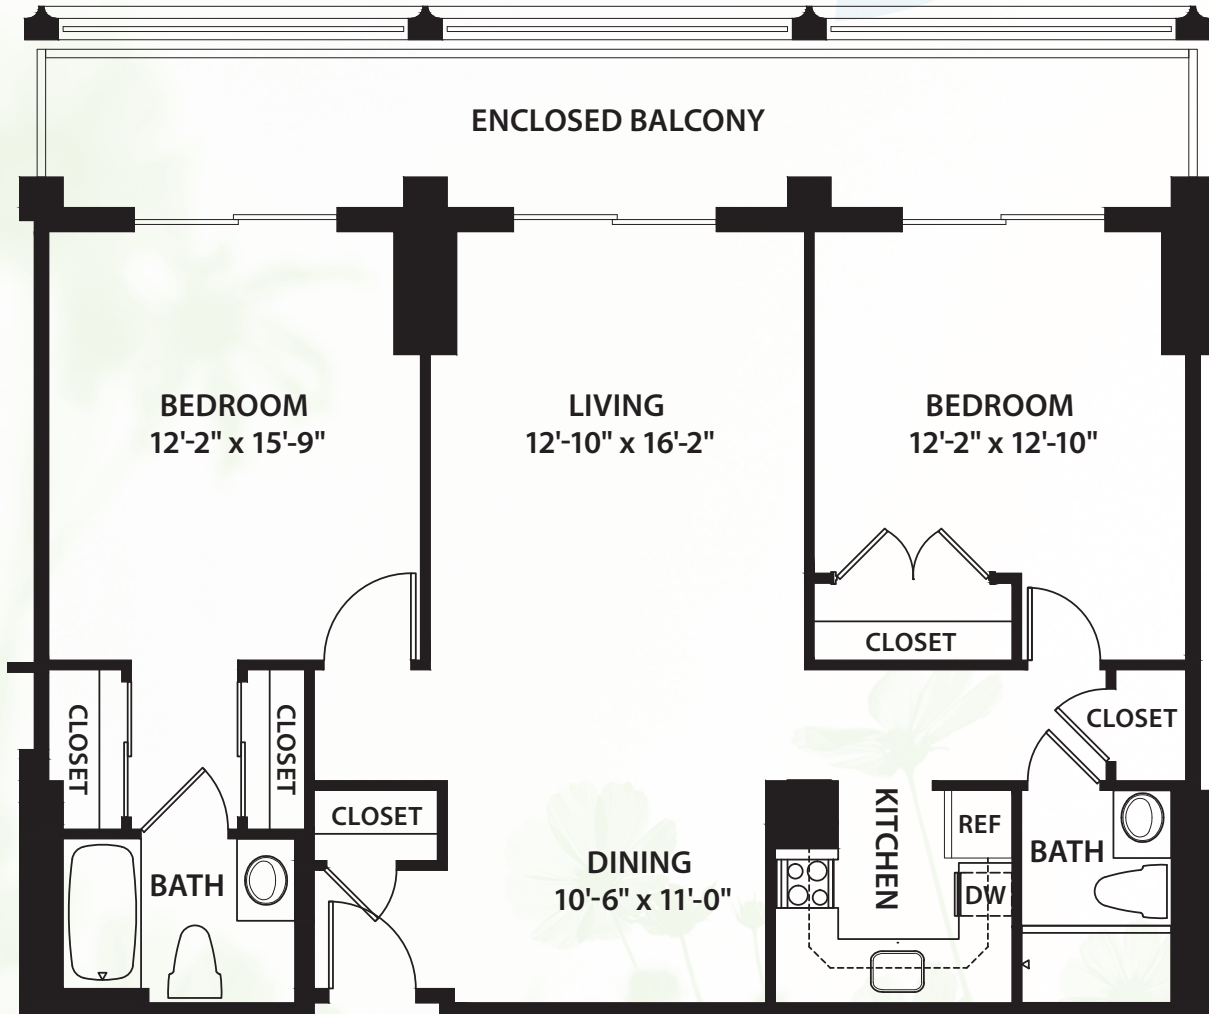

PEACHTREE TOWER

# Two Bedroom C

TWO BEDROOM / TWO BATHROOM / 1,080 SQ.FT.

\* Size and dimensions may vary

 **Canterbury Court**  
*Where lives blossom*

3750 Peachtree Road, N.E., Atlanta, GA 30319 | 404-365-3163 | [CanterburyCourt.org](http://CanterburyCourt.org)