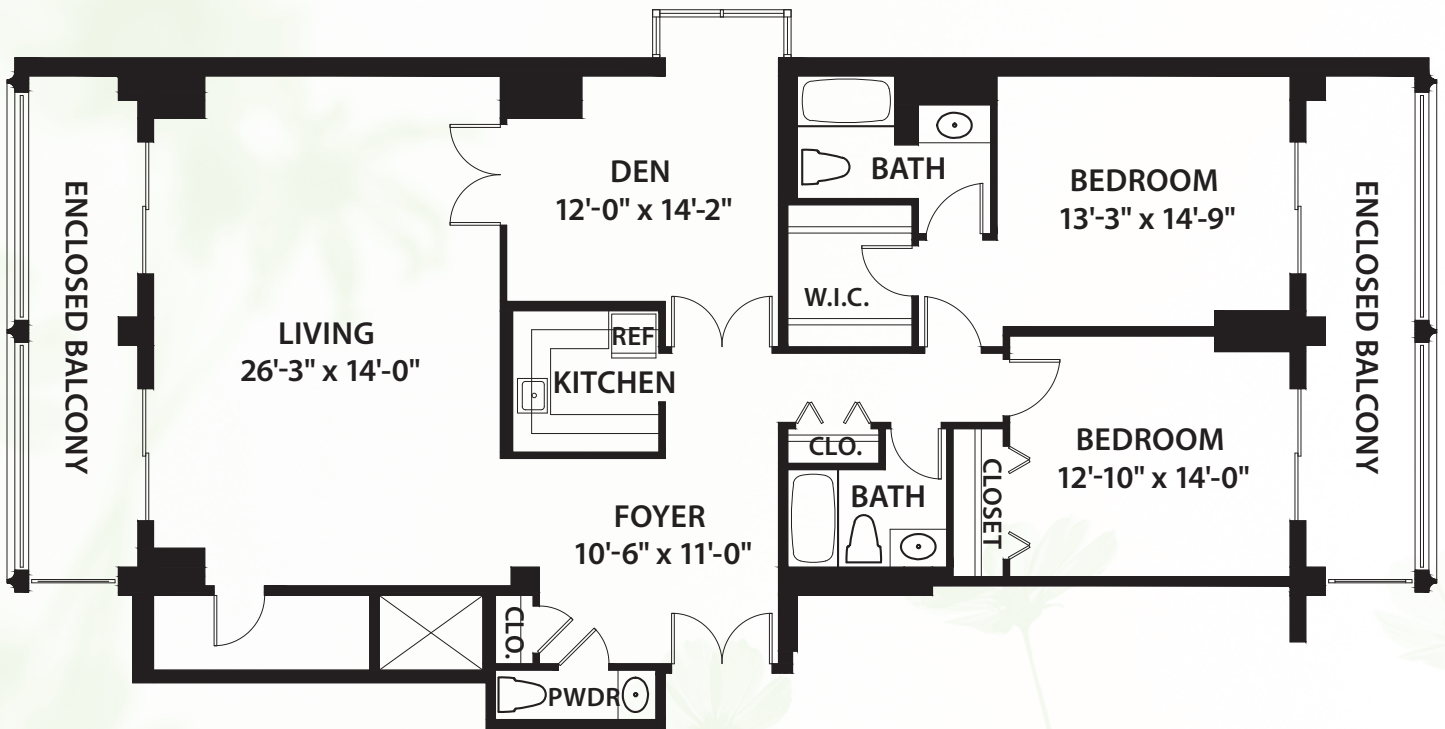

PEACHTREE TOWER

Two Bedroom E

TWO BEDROOM / TWO-AND-A-HALF BATHROOM / DEN / 1,810 SQ.FT.

* Size and dimensions may vary

 **Canterbury Court**
Where lives blossom

3750 Peachtree Road, N.E., Atlanta, GA 30319 | 404-365-3163 | CanterburyCourt.org