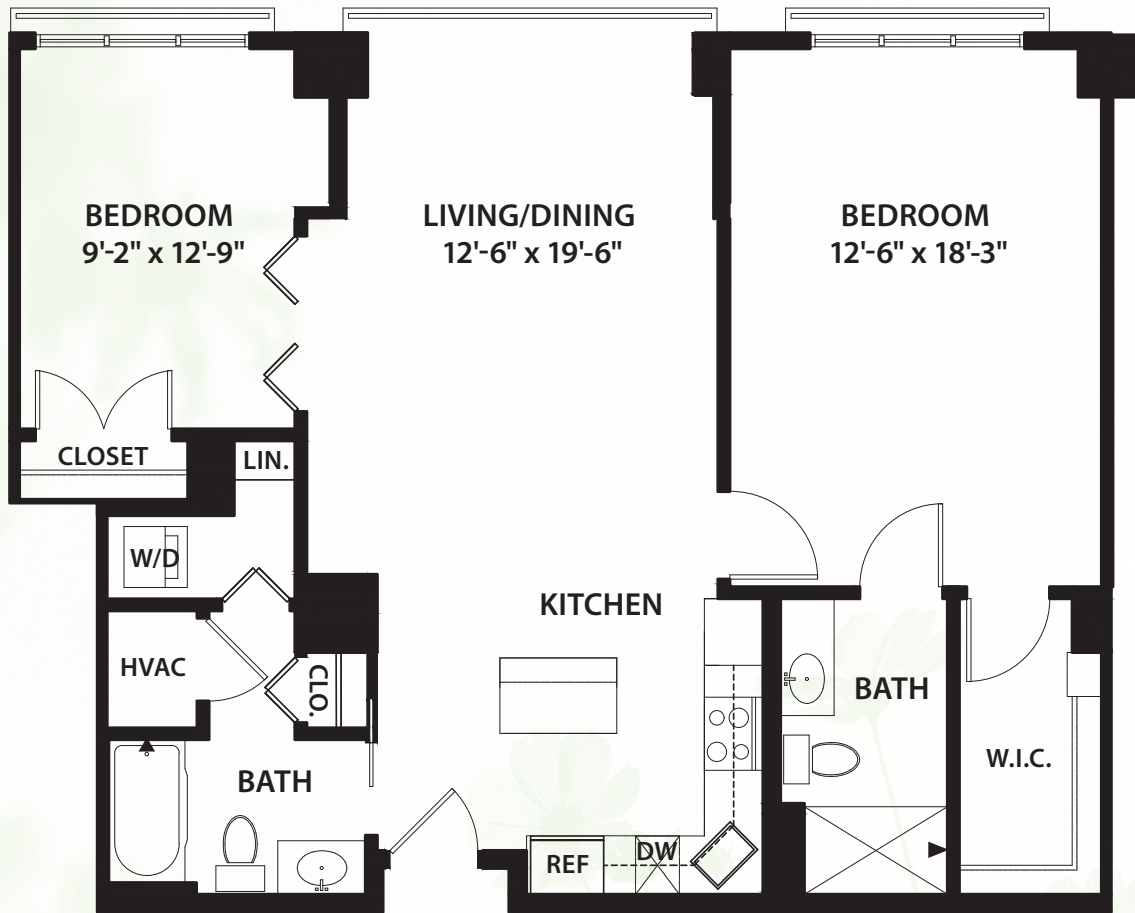

VERMONT TOWER

Two Bedroom K

TWO BEDROOM / TWO BATHROOM / 1,013 SQ.FT.

* Size and dimensions may vary

 **Canterbury Court**
Where lives blossom

3750 Peachtree Road, N.E., Atlanta, GA 30319 | 404-365-3163 | CanterburyCourt.org