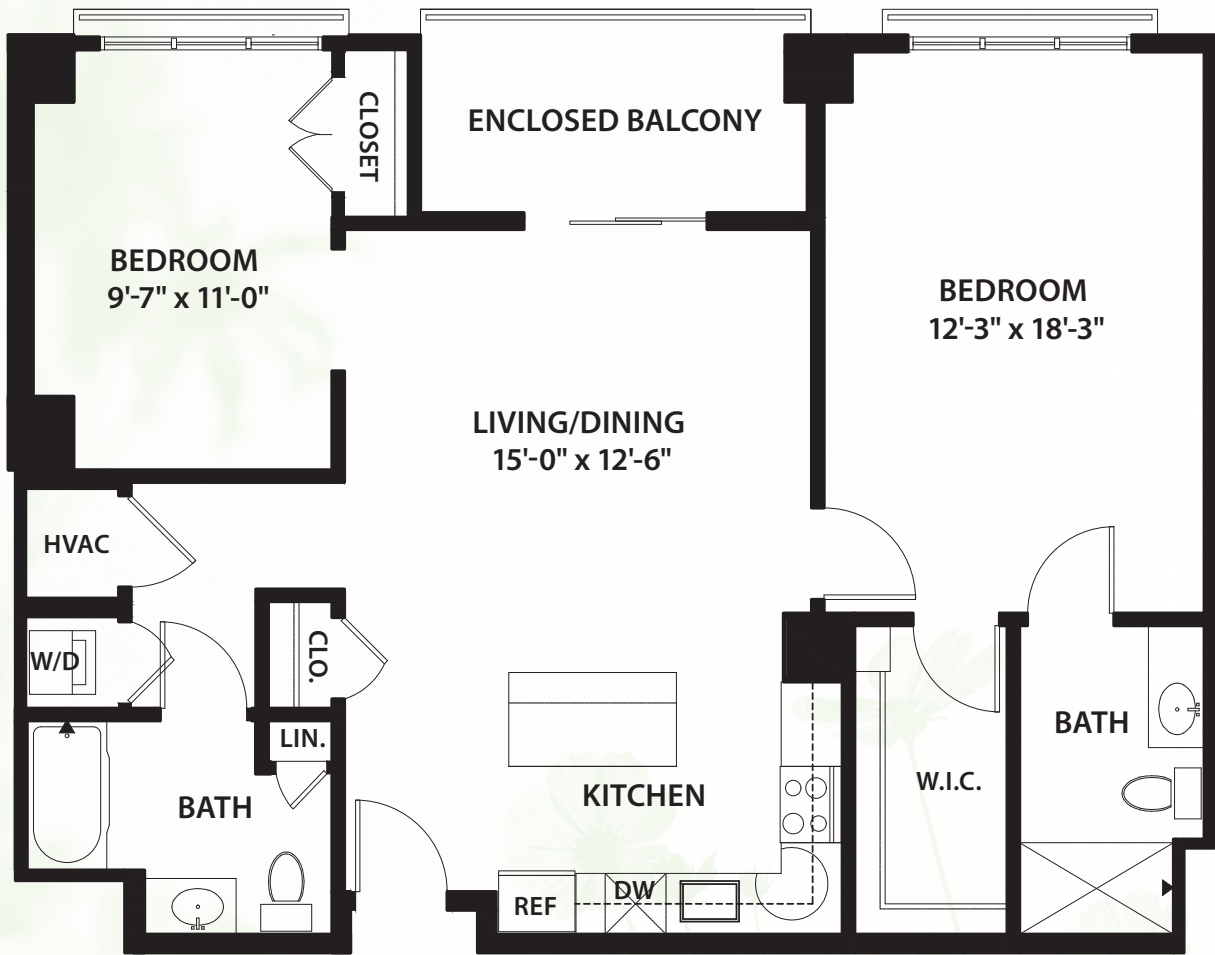

VERMONT TOWER

# Two Bedroom L

TWO BEDROOM / TWO BATHROOM / 1,090 SQ.FT.

\* Size and dimensions may vary

 **Canterbury Court**  
*Where lives blossom*

3750 Peachtree Road, N.E., Atlanta, GA 30319 | 404-365-3163 | [CanterburyCourt.org](http://CanterburyCourt.org)