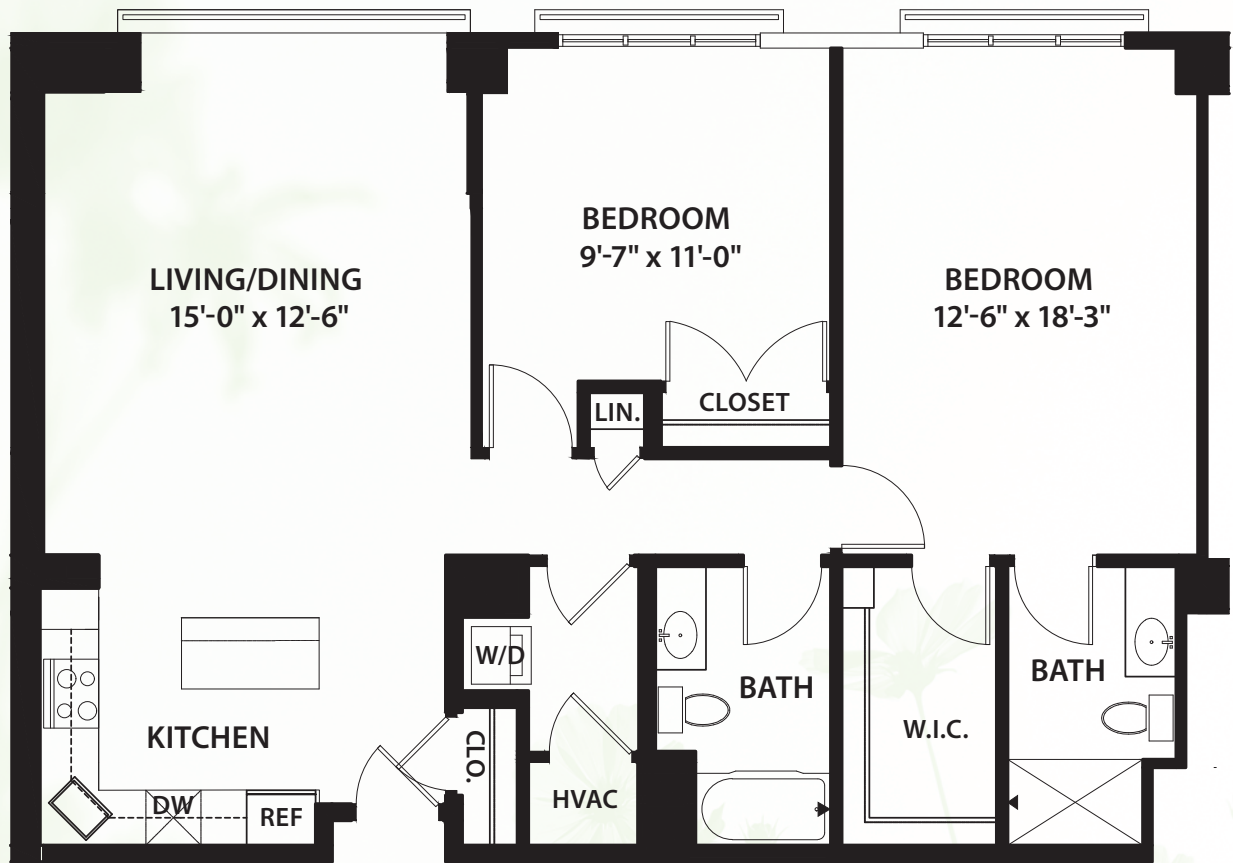

VERMONT TOWER

# Two Bedroom M

TWO BEDROOM / TWO BATHROOM / 1,181 SQ.FT.

\* Size and dimensions may vary

 **Canterbury Court**  
*Where lives blossom*

3750 Peachtree Road, N.E., Atlanta, GA 30319 | 404-365-3163 | [CanterburyCourt.org](http://CanterburyCourt.org)