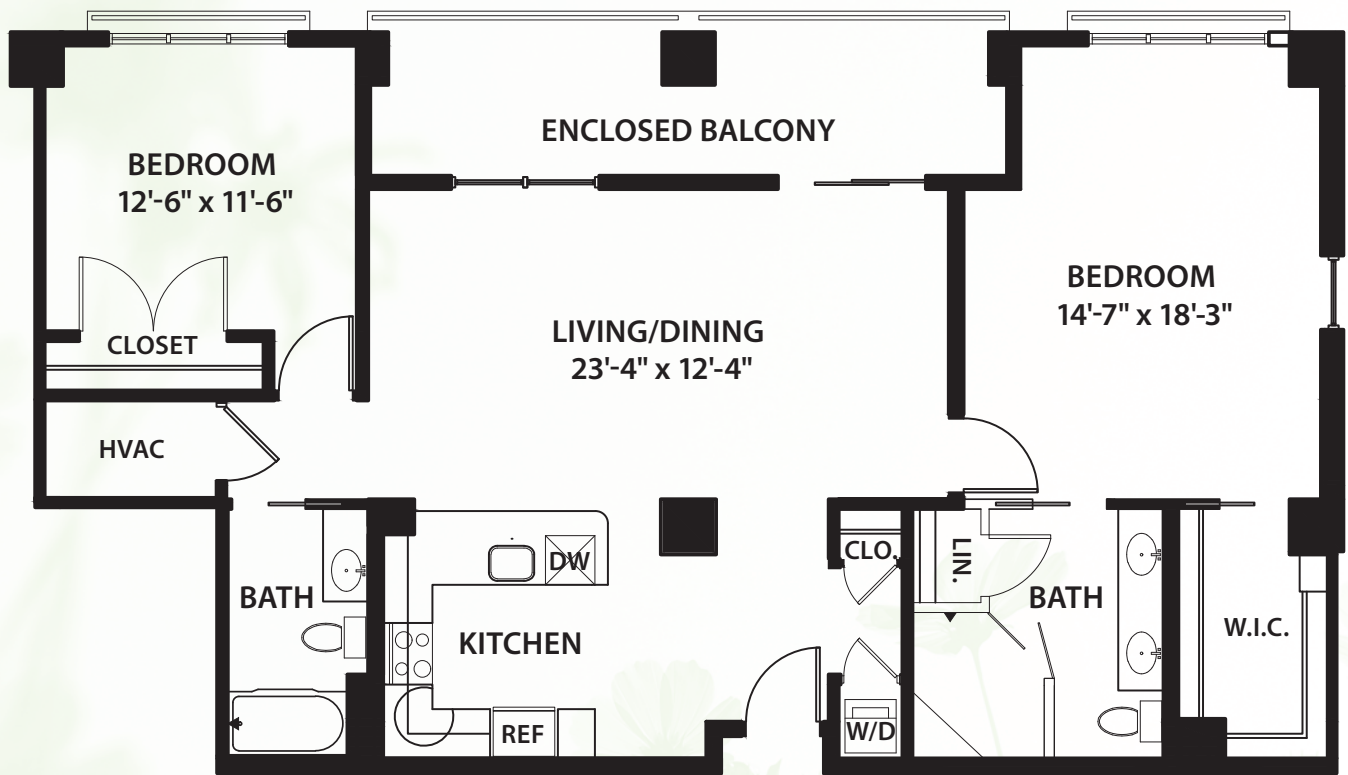

VERMONT TOWER

Two Bedroom N

TWO BEDROOM / TWO BATHROOM / 1,355 SQ.FT.

* Size and dimensions may vary

 **Canterbury Court**
Where lives blossom

3750 Peachtree Road, N.E., Atlanta, GA 30319 | 404-365-3163 | CanterburyCourt.org