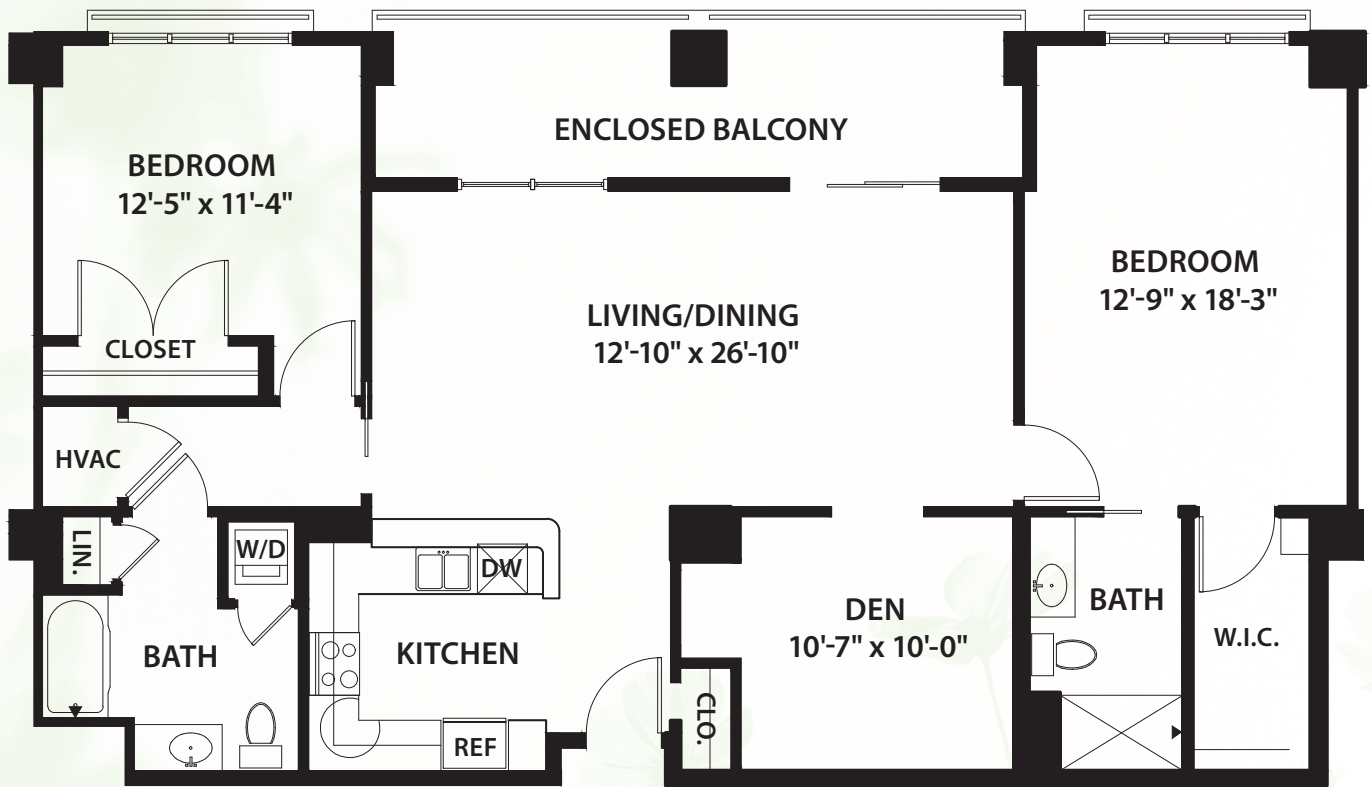

VERMONT TOWER

# Two Bedroom 0

TWO BEDROOM / TWO BATHROOM / DEN / 1,421 SQ.FT.

\* Size and dimensions may vary

 **Canterbury Court**  
*Where lives blossom*

3750 Peachtree Road, N.E., Atlanta, GA 30319 | 404-365-3163 | [CanterburyCourt.org](http://CanterburyCourt.org)