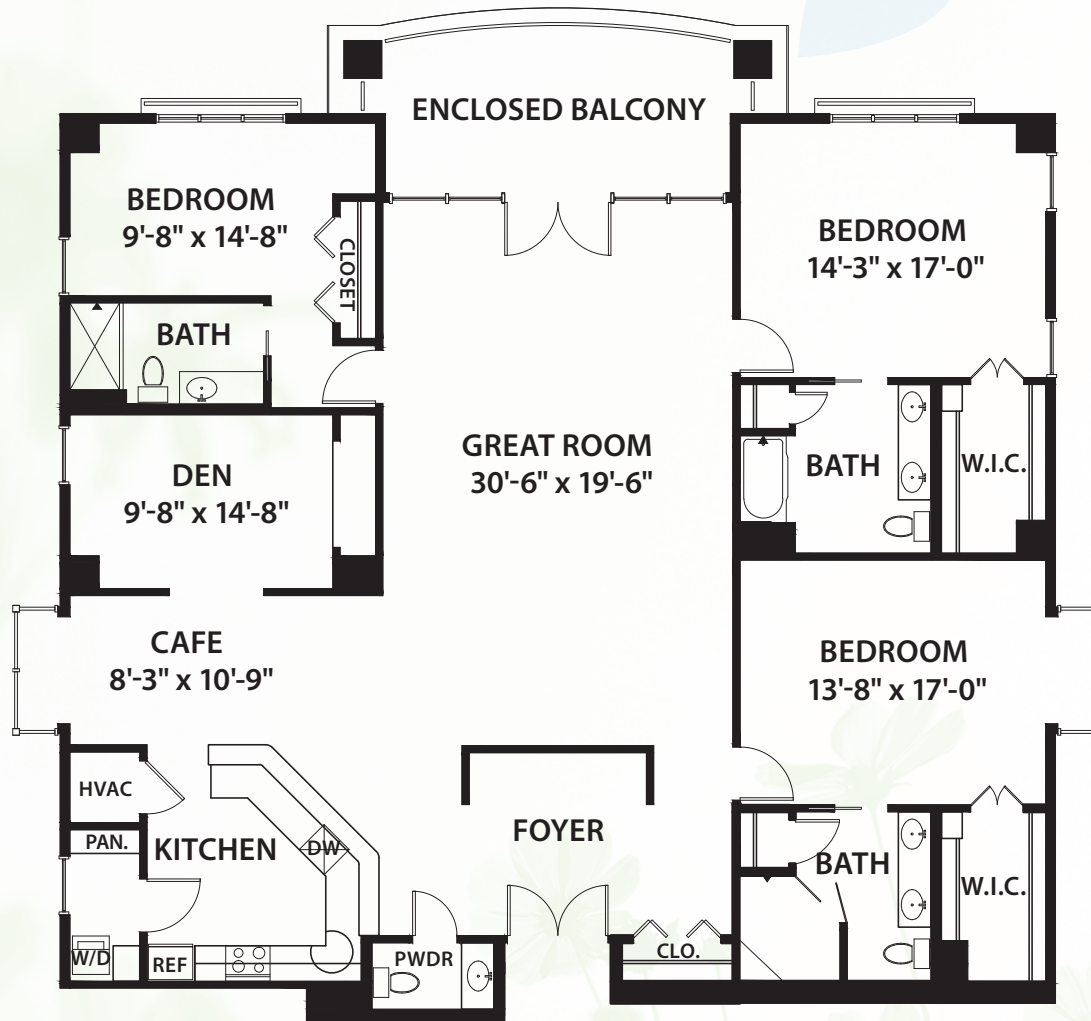

VERMONT TOWER

Three Bedroom W

THREE BEDROOM / THREE-AND-A-HALF BATHROOM / DEN / 2,734 SQ.FT.

* Size and dimensions may vary

 **Canterbury Court**
Where lives blossom

3750 Peachtree Road, N.E., Atlanta, GA 30319 | 404-365-3163 | CanterburyCourt.org