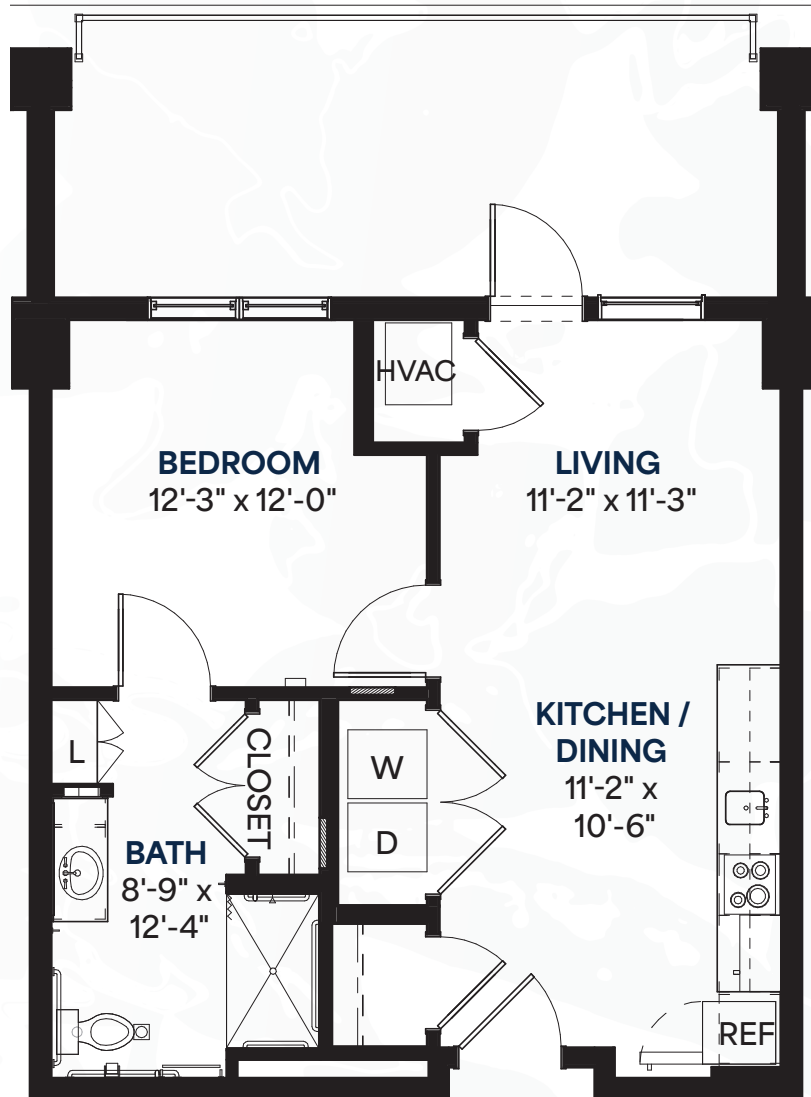

# Azalea View Assisted Living

One Bedroom  
One Bathroom  
with Balcony / ADA  
580 sq. ft.

\* Size and dimensions may vary

 **Canterbury Court**  
*Where lives blossom*