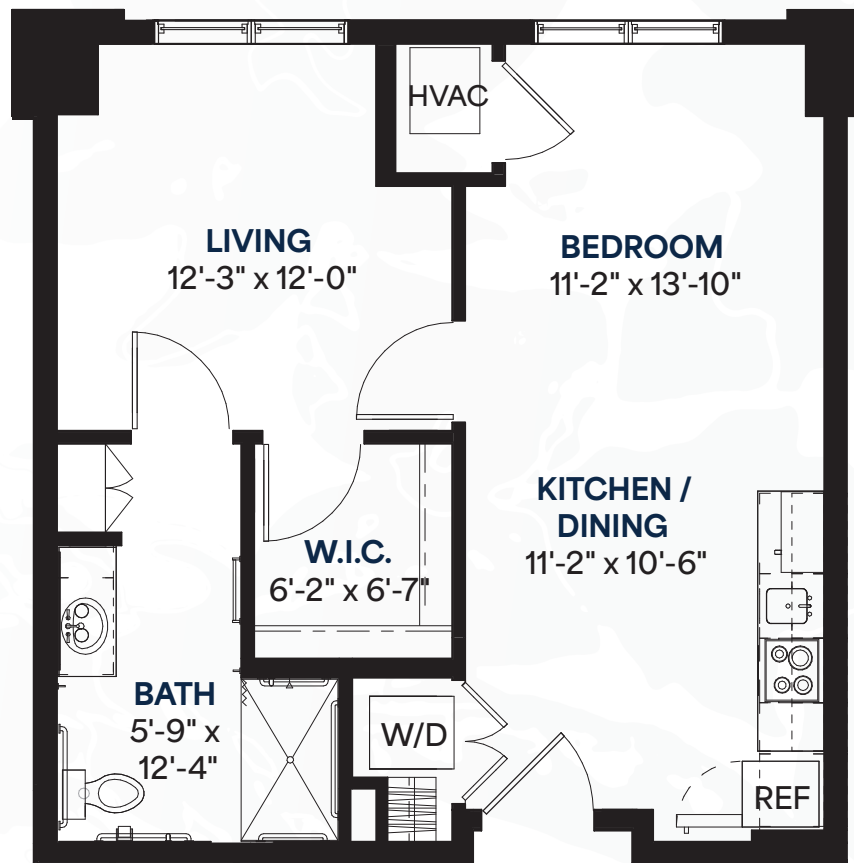

Azalea View Assisted Living

One Bedroom
One Bathroom
580 sq. ft.

* Size and dimensions may vary. Dashed lines in plan represent shifted walls in select units.