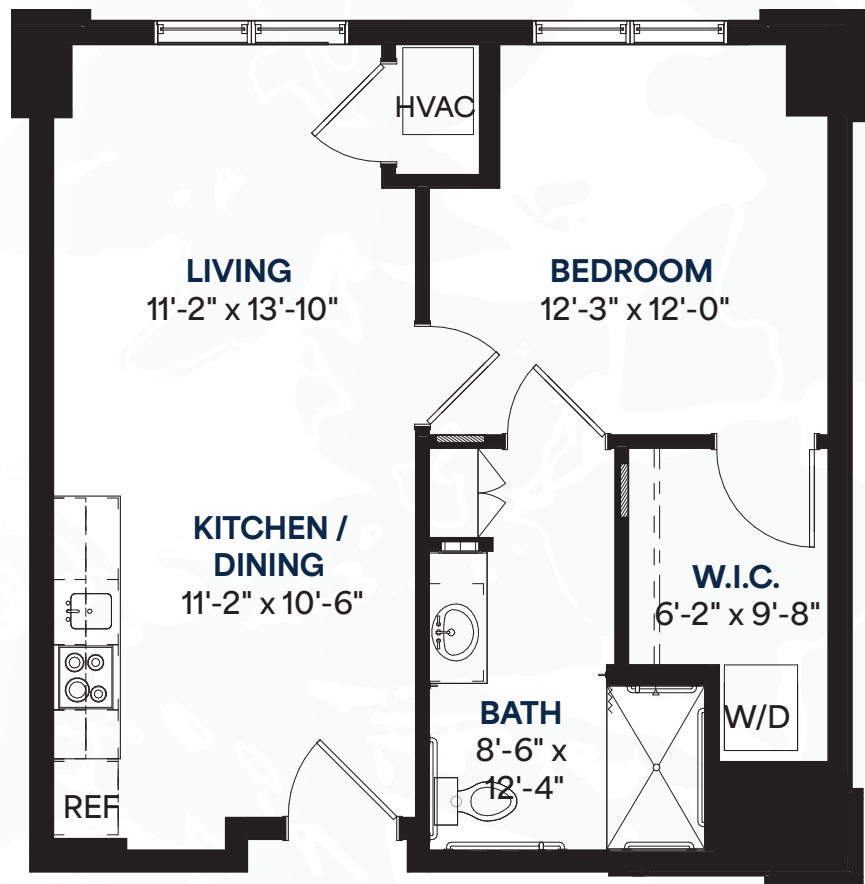

# Azalea View Assisted Living

One Bedroom  
One Bathroom  
580 sq. ft.

\* Size and dimensions may vary