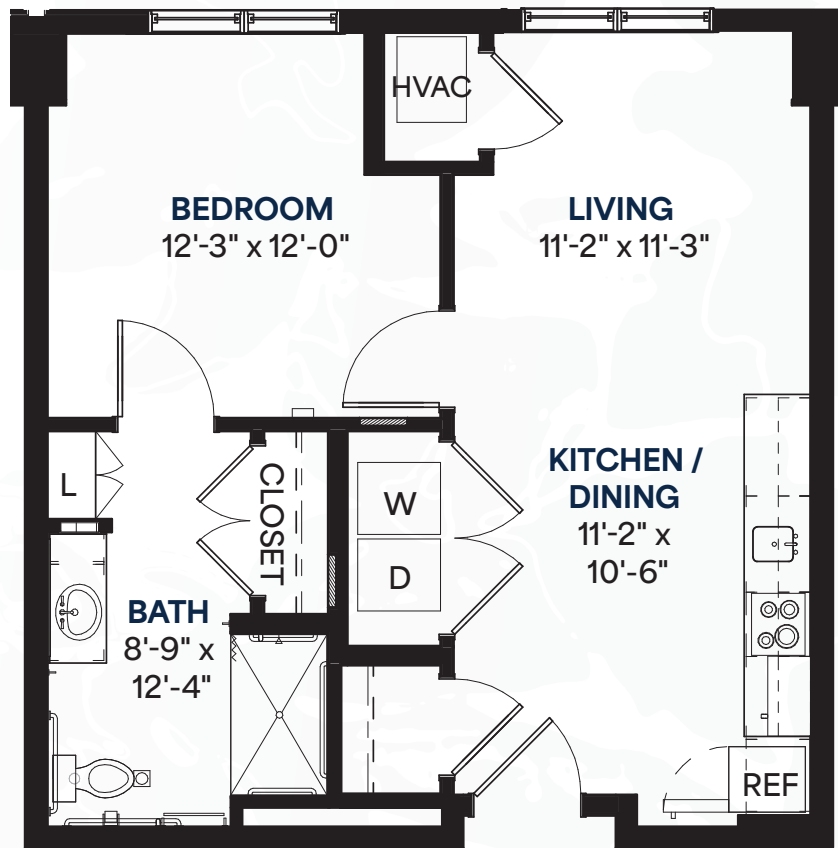

Azalea View Assisted Living

One Bedroom
One Bathroom / ADA
580 sq. ft.

* Size and dimensions may vary

 **Canterbury Court**
Where lives blossom

3750 Peachtree Road, N.E., Atlanta, GA 30319 | 404-365-3163 | CanterburyCourt.org

1A-2219/2319