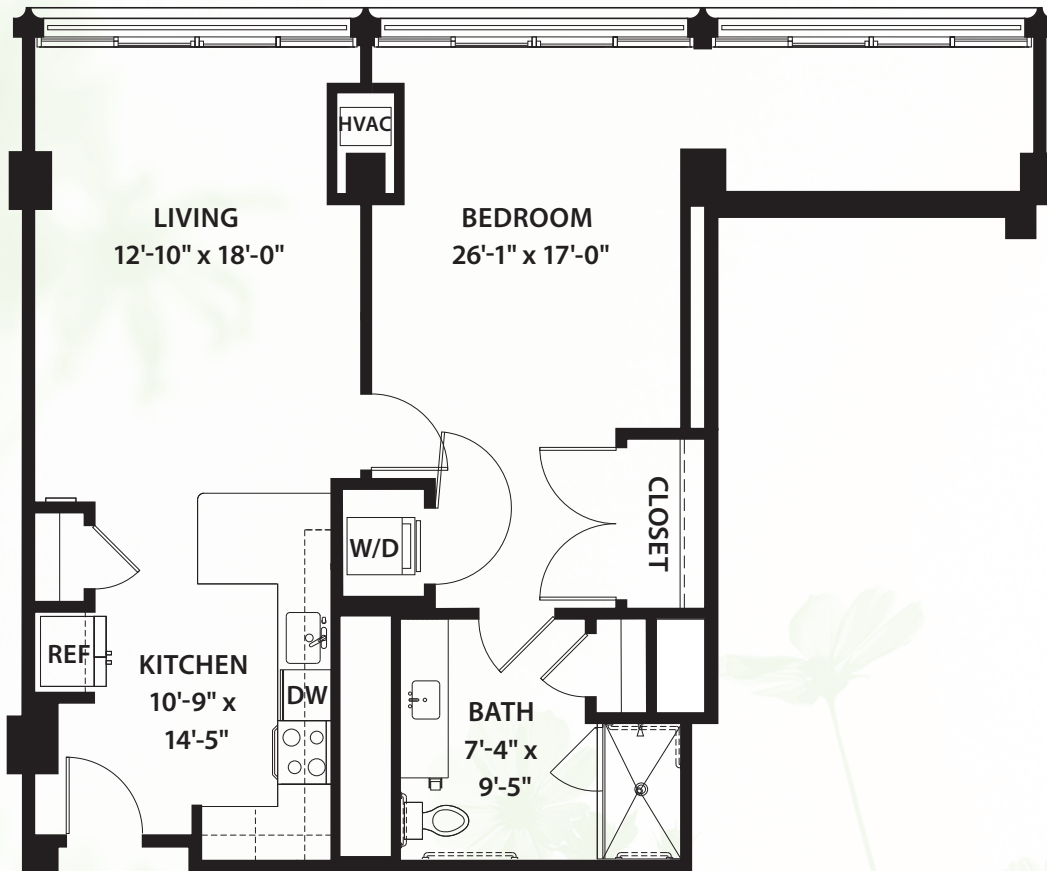

Signature Series
#320

ONE BEDROOM / ONE BATHROOM / 973 SQ.FT.
CLUB TOWER / GARDEN VIEW

* Size and dimensions may vary

 **Canterbury Court**
Where lives blossom

3750 Peachtree Road, N.E., Atlanta, GA 30319 | 404-365-3163 | CanterburyCourt.org